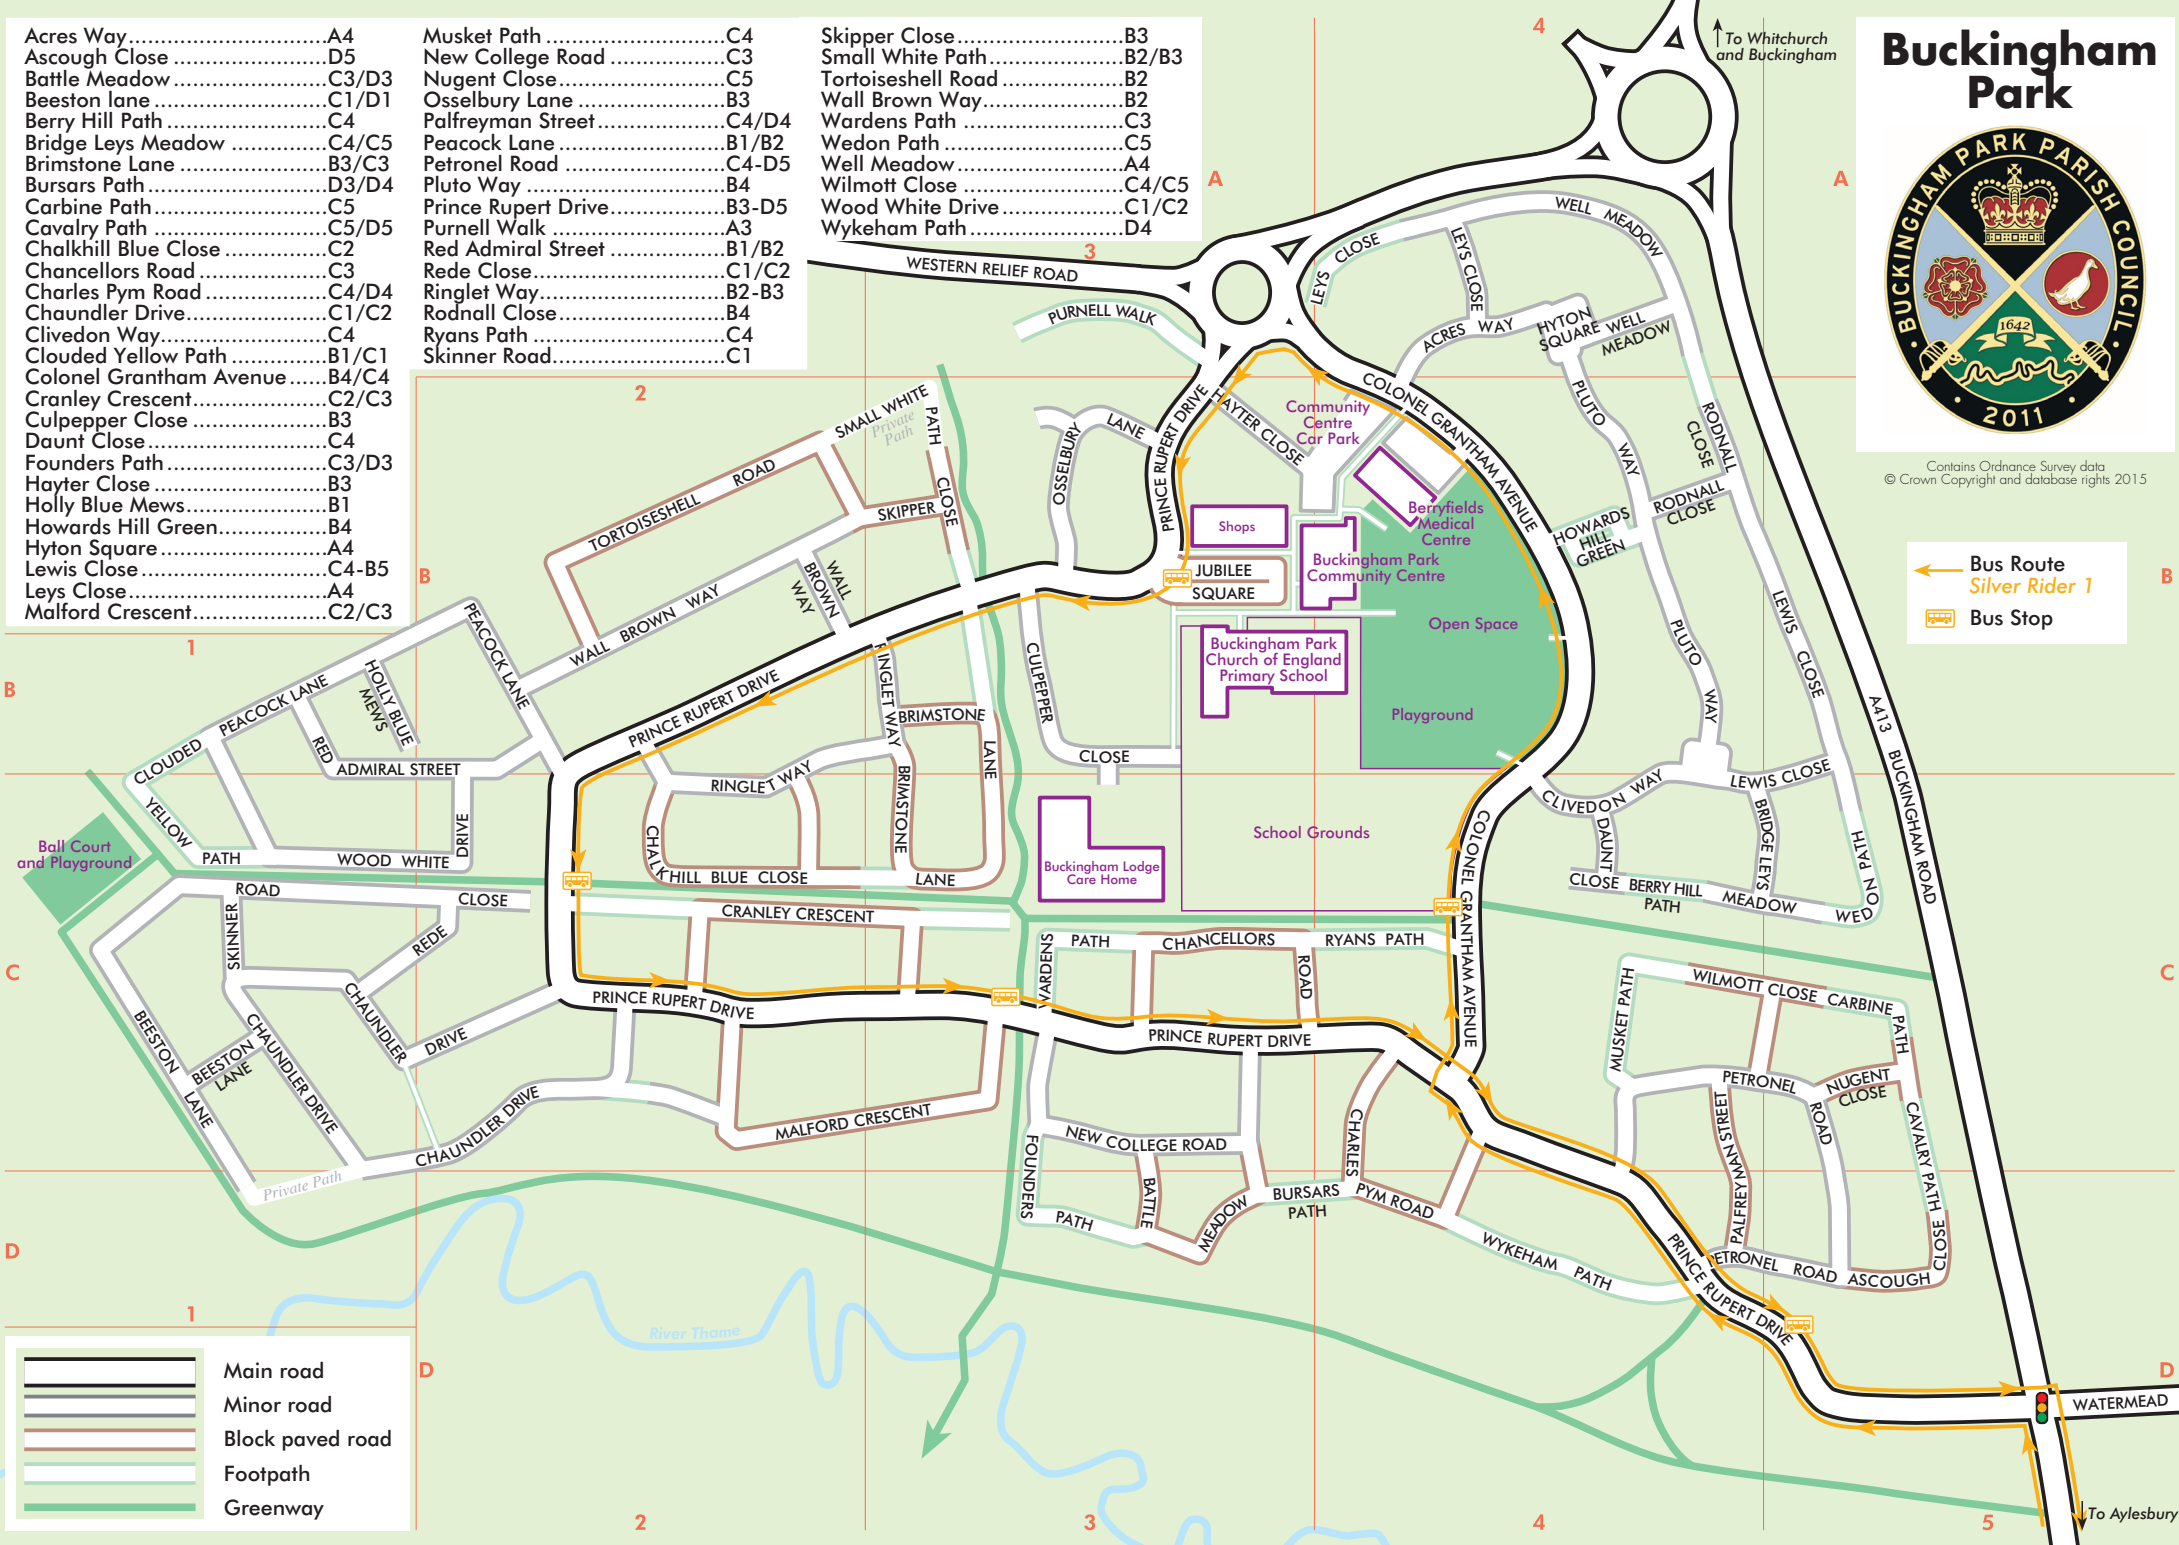

Acres Way.....	A4
Ascough Close.....	D5
Battle Meadow.....	C3/D3
Beeston lane.....	C1/D1
Berry Hill Path.....	C4
Bridge Leys Meadow.....	C4/C5
Brimstone Lane.....	B3/C3
Bursars Path.....	D3/D4
Carbine Path.....	C5
Cavalry Path.....	C5/D5
Chalkhill Blue Close.....	C2
Chancellors Road.....	C3
Charles Pym Road.....	C4/D4
Chandler Drive.....	C1/C2
Clivedon Way.....	C4
Clouded Yellow Path.....	B1/C1
Colonel Grantham Avenue.....	B4/C4
Cranley Crescent.....	C2/C3
Culpepper Close.....	B3
Daunt Close.....	C4
Founders Path.....	C3/D3
Hayter Close.....	B3
Holly Blue Mews.....	B1
Howards Hill Green.....	B4
Hyton Square.....	A4
Lewis Close.....	C4-B5
Leys Close.....	A4
Malford Crescent.....	C2/C3

Musket Path.....	C4
New College Road.....	C3
Nugent Close.....	C5
Osselbury Lane.....	B3
Palfreyman Street.....	C4/D4
Peacock Lane.....	B1/B2
Petronel Road.....	C4-D5
Pluto Way.....	B4
Prince Rupert Drive.....	B3-D5
Purnell Walk.....	A3
Red Admiral Street.....	B1/B2
Rede Close.....	C1/C2
Ringley Way.....	B2-B3
Rodnall Close.....	B4
Ryans Path.....	C4
Skinner Road.....	C1

Skipper Close.....	B3
Small White Path.....	B2/B3
Tortoiseshell Road.....	B2
Wall Brown Way.....	B2
Wardens Path.....	C3
Wedon Path.....	C5
Well Meadow.....	A4
Wilmott Close.....	C4/C5
Wood White Drive.....	C1/C2
Wykeham Path.....	D4

Contains Ordnance Survey data
© Crown Copyright and database rights 2015

← Bus Route
Silver Rider 1

Bus Stop

	Main road
	Minor road
	Block paved road
	Footpath
	Greenway